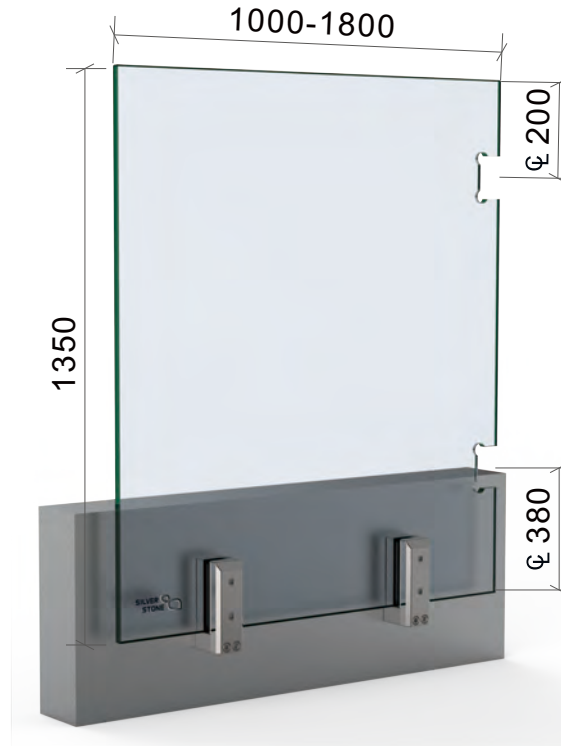

Drawing ID
C1350

Drawing ID
C1350PH

MATERIAL:

12mm Clear Toughened Glass

CATALOGUE AND DESCRIPTION:

- > Glass Products
- > Pool Fence Glass
- > C1350 Series

NOTES:

This drawing and or specification is the property of Silver Stone Hardware Pty Ltd - and must be returned to them on request. Unauthorised use may result in Legal Action. Its contents must not be made public, nor copied, nor used directly or indirectly in any way.