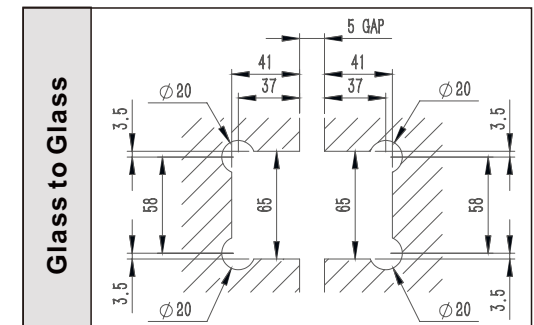

Drawing ID
C1350

Drawing ID
C1350PH

MATERIAL:

12mm Clear Toughened Glass

CATALOGUE AND DESCRIPTION:

- > Glass Products
- > Pool Fence Glass
- > C1350 Series

NOTES:

This drawing and or specification is the property of Silver Stone Hardware Pty Ltd - and must be returned to them on request. Unauthorised use may result in Legal Action. Its contents must not be made public, nor copied, nor used directly or indirectly in any way.